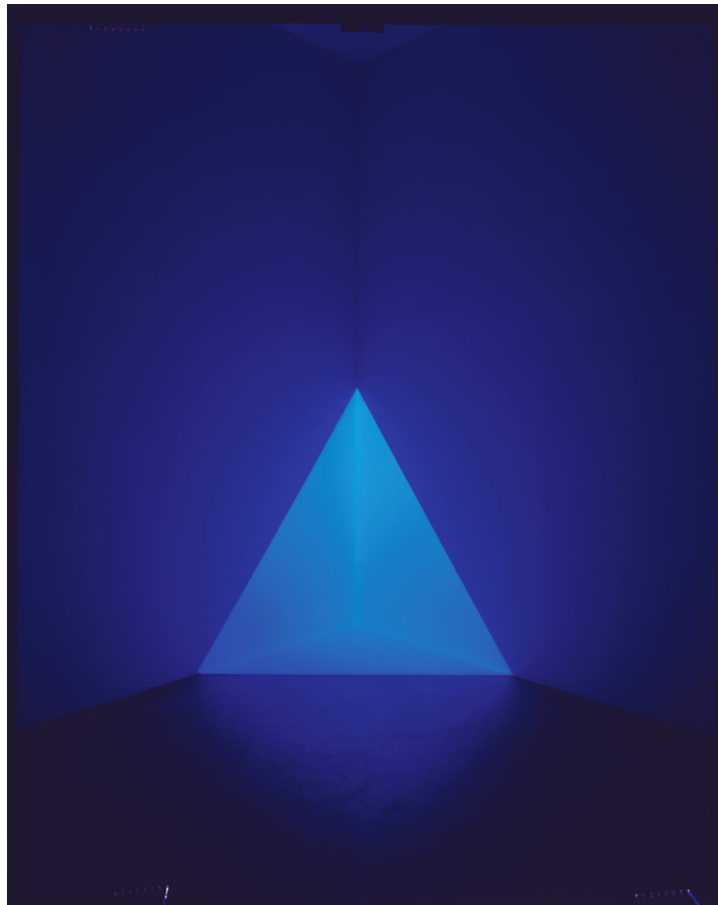

Gard Blue, 1968. © James Turrell. Photograph by Florian Holzherr. Collection of Mark and Lauren Booth.

Light artist James Turrell will be on hand for the opening of “Gard Blue,” a new exhibition of his work at the Spencer Museum of Art, the museum announced Friday.

Turrell is planning a conversation-style public talk at 11 a.m. Sept. 15 in the auditorium at the museum, 1301 Mississippi St. Doors to the Central Court, where the exhibit will be located, will open at noon.

Turrell has been the talk of the art world this summer, with simultaneous retrospectives of his work on view at New York City’s Guggenheim museum, the Los Angeles County Museum of Art and the Museum of Fine Arts, Houston.

The headlining work of the Spencer’s Turrell exhibition is “Gard Blue” of 1968, featuring a projection of blue light inside a box-like room constructed inside the Central Court. Holograms Turrell created more recently will surround “Gard Blue,” highlighting the evolution of his vision.