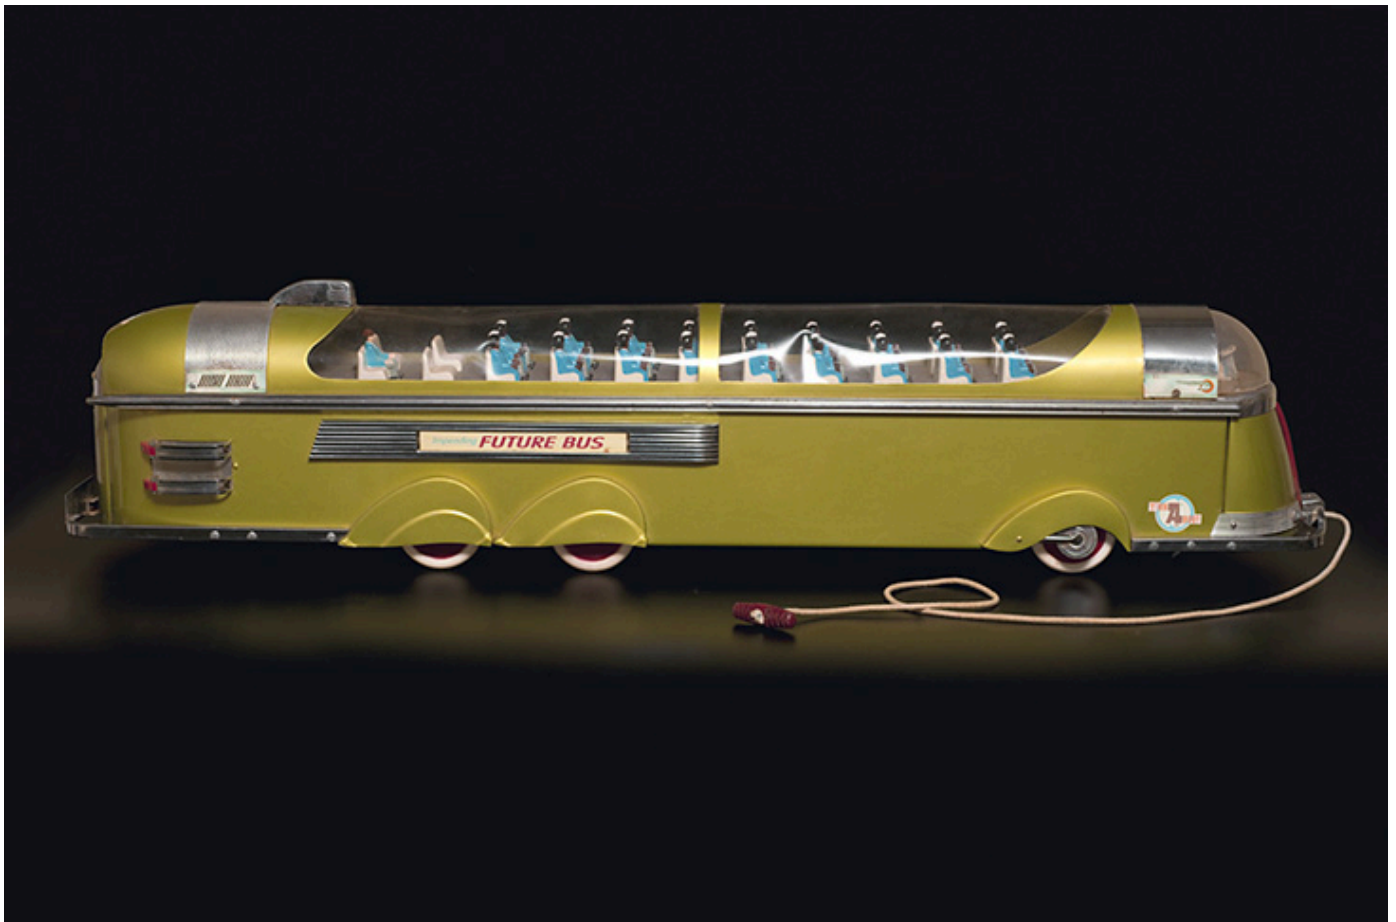

Art

Learn

Visit

Events

Support

< Common Work of Art

Past Common Works of Art

2012 Common Work of Art

Randy Regier, *Impending Future Bus*