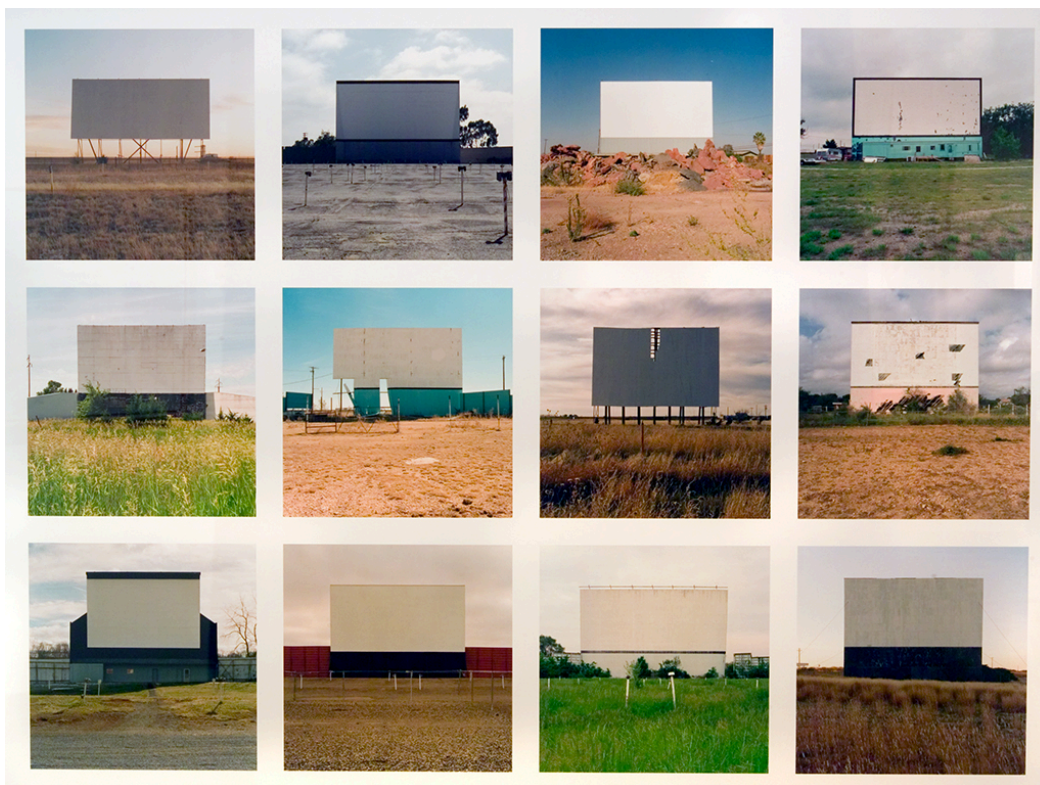

< Common Work of Art

Past Common Works of Art

2019 Common Work of Art

Twelve Drive-Ins I, Jeff Brouws

Jeff Brouws

born 1955, San Francisco, California

Twelve Drive-Ins I, 2005

lightjet chromogenic color print mounted to Plexiglas

Museum purchase: Helen Foresman Spencer Art Acquisition Fund, [2005.0064](#)