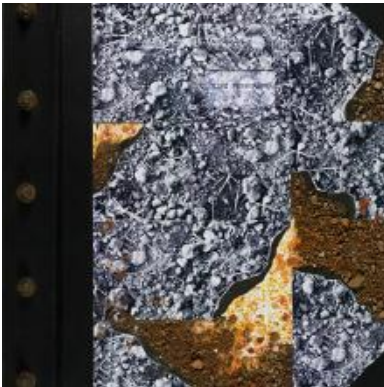

[< Common Work of Art](#)

[Past Common Works of Art](#)

2013 Common Work of Art

Conversation XV: Dust

In conjunction with KU's selection of *The Worst Hard Time* by Timothy Egan as its [Common Book](#) for the 2013–2014 academic year, the Spencer Museum of Art has

selected a series of objects that chronicle the Dust Bowl of the 1930s, its aftermath, and memory.

Contact
 Us
 Press
 Room
 Research
 Student
 Opportunities
 Employment
 Staff
 Only

GALLERY
 HOURS
 Monday
 CLOSED
 Tuesday
 10:00am–
 5:00pm
 Wednesday
 10:00am–
 5:00pm
 Thursday
 10:00am–
 8:00pm
 Friday
 10:00am–
 5:00pm
 Saturday
 12:00pm–
 5:00pm
 Sunday
 12:00pm–
 5:00pm